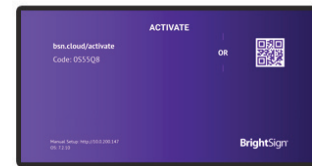

FREE BSN.CLOUD SUBSCRIPTION FOR ALL BRIGHTSIGN PLAYERS

The BSN.cloud platform includes a free Control Cloud subscription for all BrightSign players that truly puts users in control of both their players and their digital signage network operation. Control Cloud is a cooperative digital signage solution offering real time player health & controls independently of your content management solution. Player setup has been streamlined to easily provision single, multi or mass sets of players for both Control Cloud and your choice of CMS. Manage your real time player network with Control Cloud while utilizing an integrated partner CMS to create, publish and manage presentations & your media library.

Streamlined Setup

- Instantly sign up for a free Control Cloud subscription online
- Activate your player following the on-screen instructions
- Easily provision single, multi or mass sets of players
- Customize player setup for the CMS of your choice

Real time Player Control

- View real time connected player health from any location
- Access the real time diagnostic web server to monitor & control players
- Perform remote reboots & provide BrightSign OS updates
- Initiate remote snapshots on demand to see what's playing on-screen at that moment in time

Your Choice of CMS