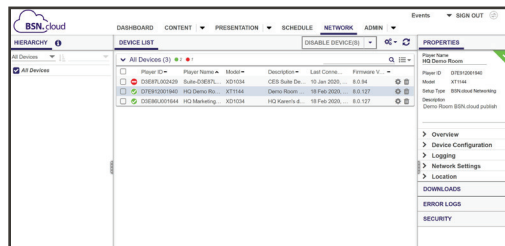

FREE BSN.CLOUD SUBSCRIPTION FOR ALL BRIGHTSIGN PLAYERS

The BSN.cloud platform includes a free Control Cloud subscription for all BrightSign players that truly puts users in control of both their players and their digital signage network operation. Control Cloud is a cooperative digital signage solution offering real time player health & controls independently of your content management solution. Player setup has been streamlined to easily provision single, multi or mass sets of players for both Control Cloud and your choice of CMS. Manage your real time player network with Control Cloud while utilizing an integrated partner CMS to create, publish and manage presentations & your media library.

Streamlined Setup

- Instantly sign up for a free Control Cloud subscription online
- Activate your player following the on-screen instructions
- Easily provision single, multi or mass sets of players
- Customize player setup for the CMS of your choice

Real time Player Control

- View real time connected player health from any location
- Access the real time diagnostic web server to monitor & control players
- Perform remote reboots & provide BrightSign OS updates
- Initiate remote snapshots on demand to see what's playing on-screen at that moment in time