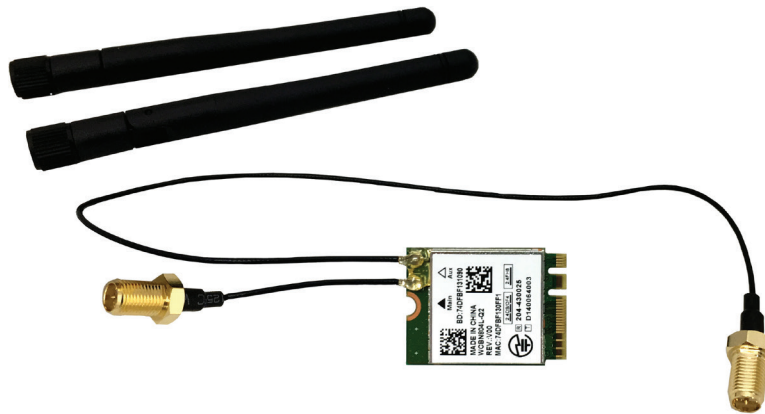

WD-104 WI-FI/BLUETOOTH MODULE

The WD-104 dual antenna Wi-Fi/Bluetooth Module enables BrightSign XT4 & XD4 players to reliably connect to wireless networks and operate Beacons via Bluetooth. The dual antennas provide robust wireless networking performance and add a higher level of reliability to connect to Wi-Fi signals. The M.2 interface connection allows for a simple on-board installation, and the antennas easily screw into the back of the player.

WD-104 MSRP \$75
Available on XT & XD players

Features

- Includes dual antennas for a reliable & robust Wi-Fi network connection
- Offers dual band support for both 2.5GHz and 5GHz wireless networks
- Provides support for both access point at 2.5GHz & Wi-Fi client modes
- Operates beacons via Bluetooth
- Wi-Fi Certified 802.11ac
- Connects via an M.2 interface
- Compatible with XD234, XD1034, XT244 & XT1144 models
- Requires BrightSign OS version 8.4.10 or higher